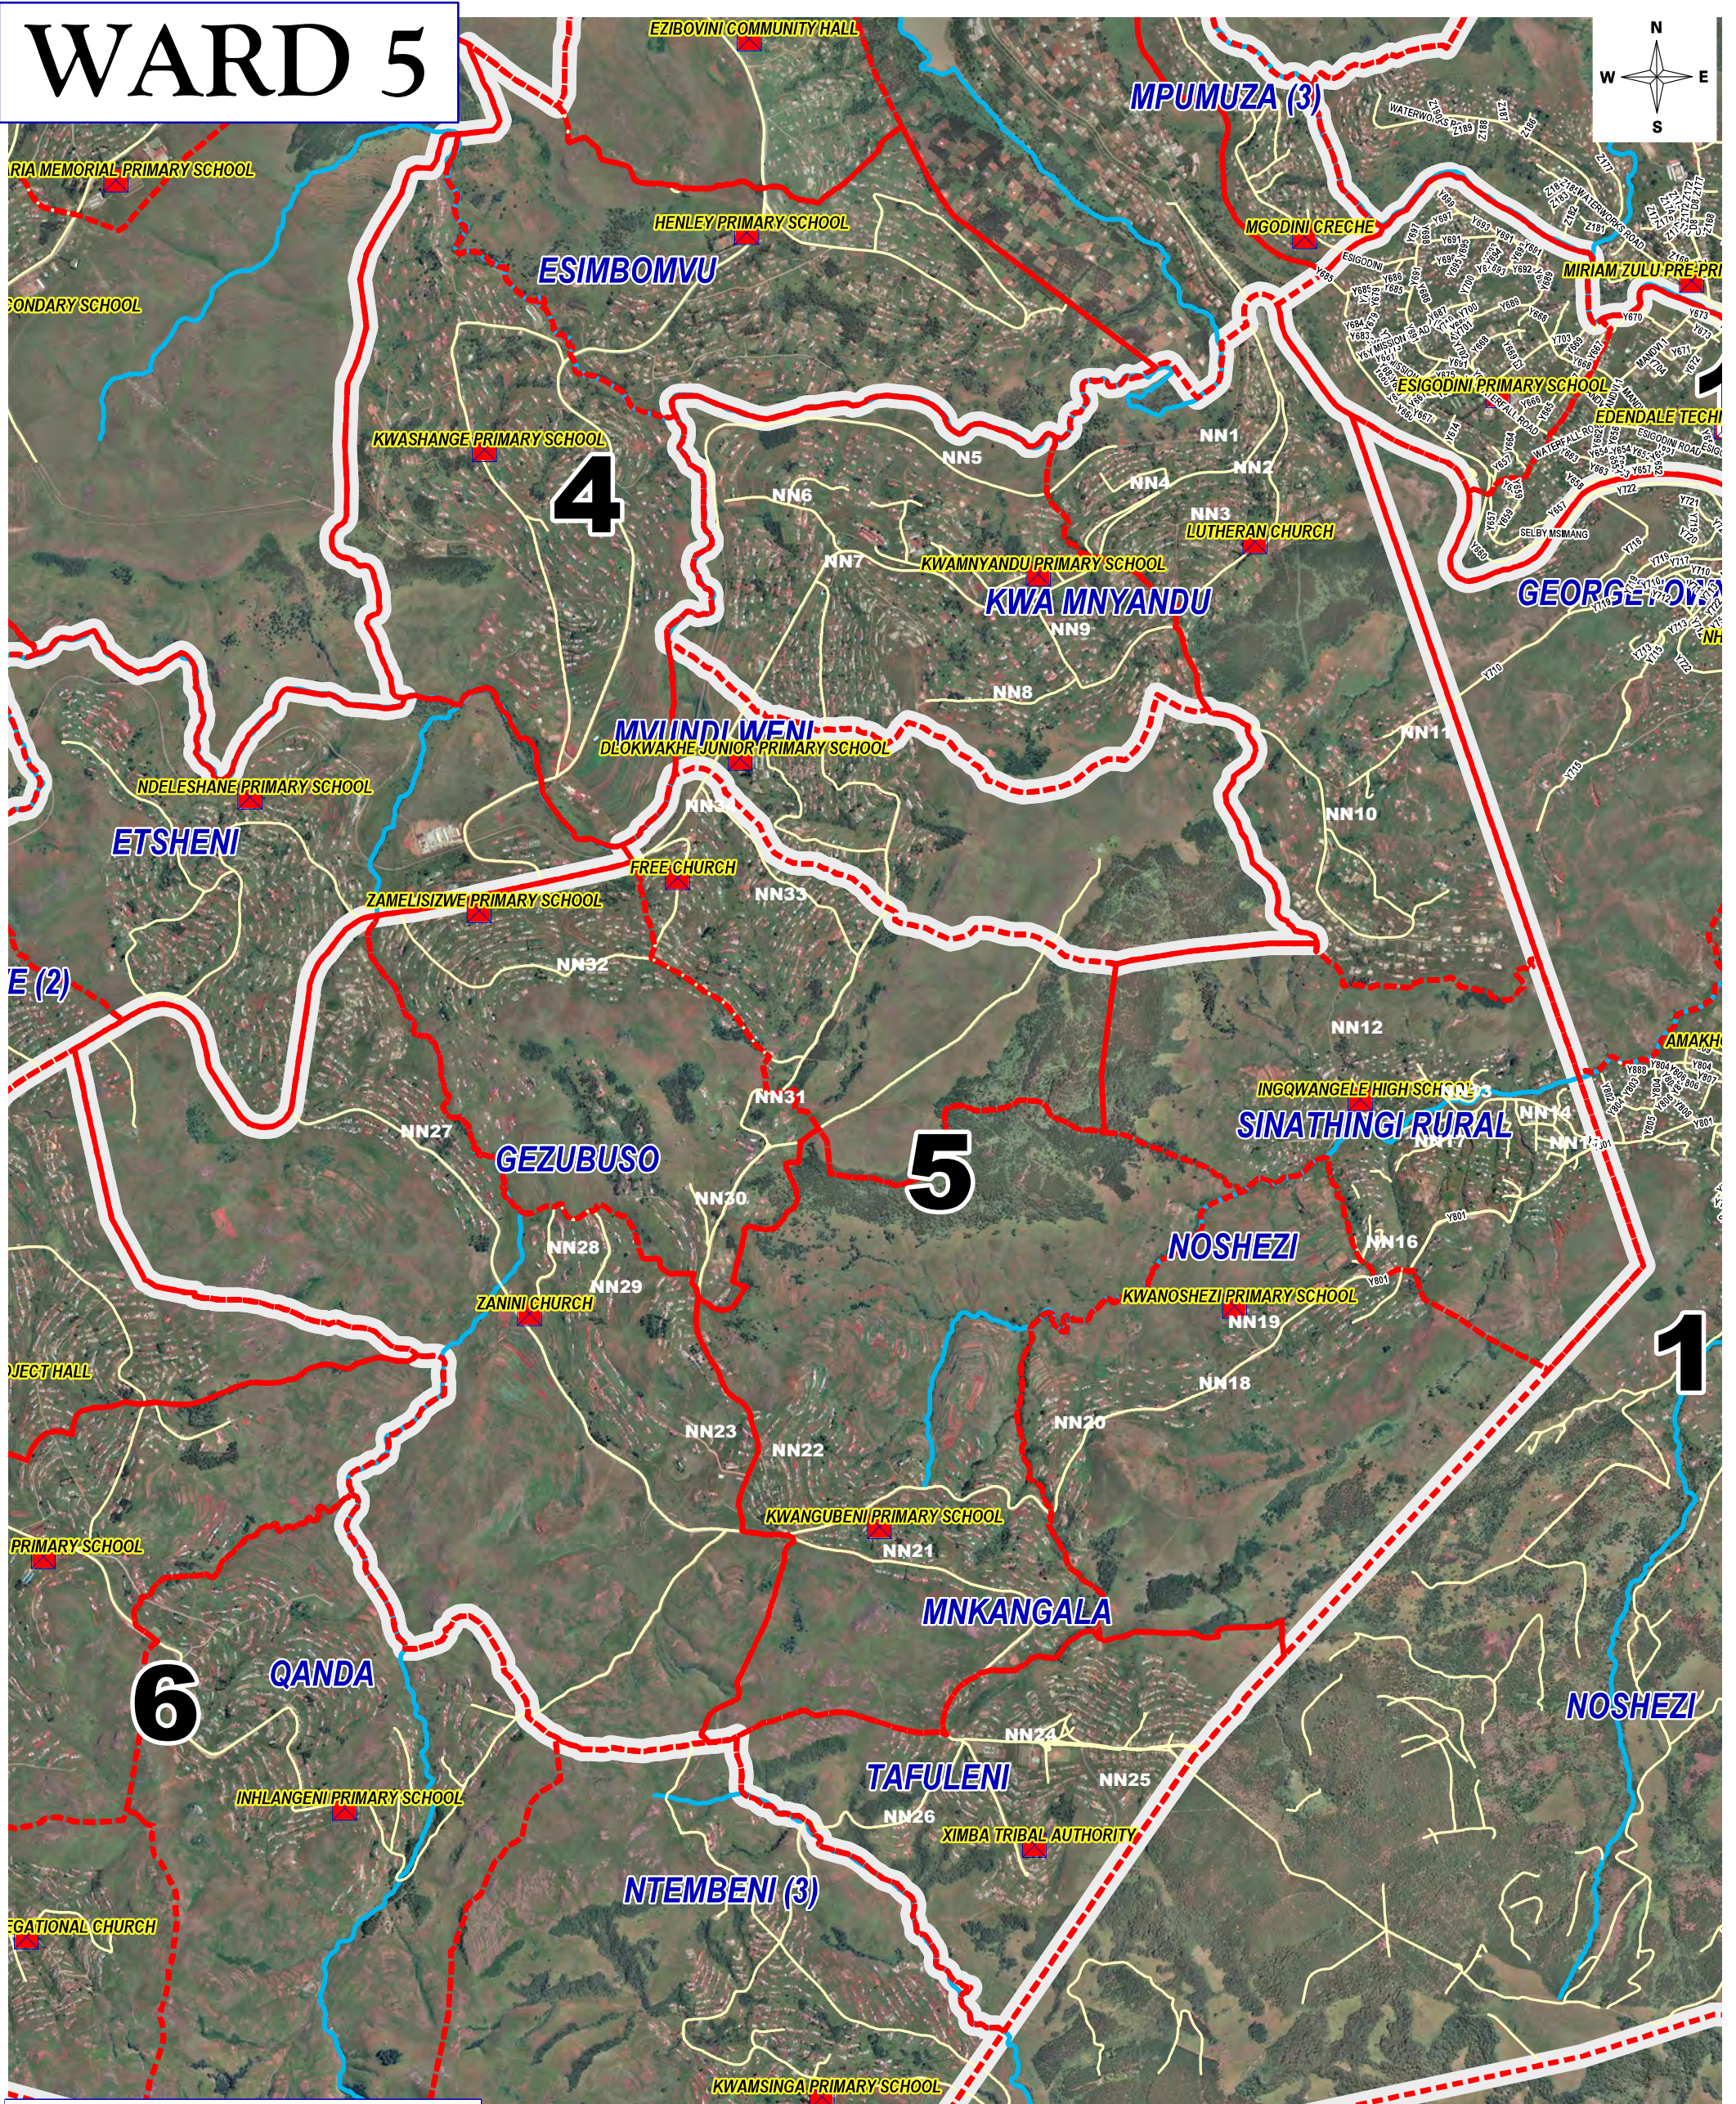

WARD 5

Legend

- ▲ Labels of KZN225_VotingStations 2016
- A Labels of roads
- KZN225_VotingStations2016
- KZN225_VDs2016
- A Labels of Suburbs
- Rivers_2004
- kzn225_Wards 2016

CITY OF CHOICE
Second to None
**PIETERMARITZBURG
MSUNDUZI**